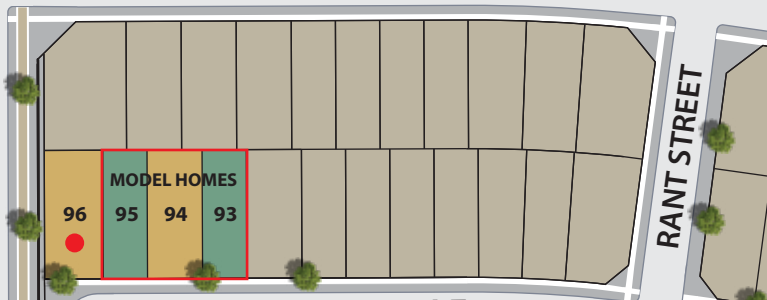

BRABIN CIRCLE