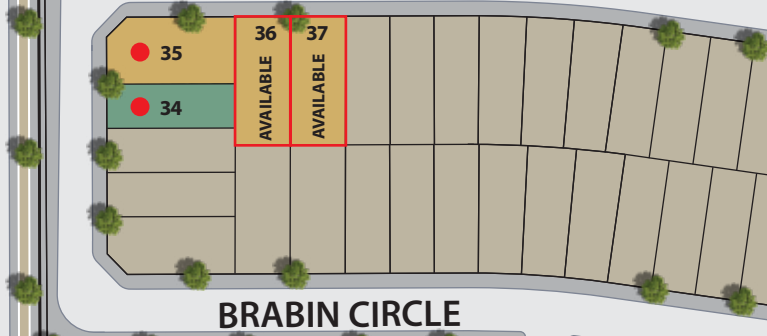

BRABIN CIRCLE